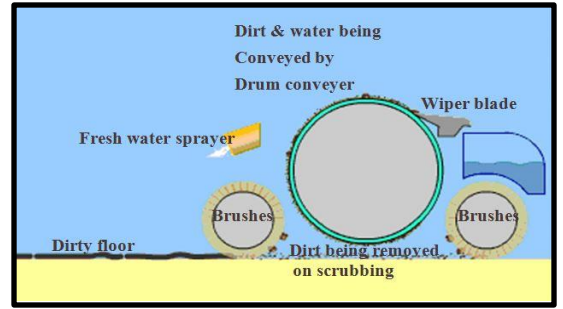

Wizzard

Hako

Clean ahead

The Perfect Floor Cleaning Partner

SCRUB, WASH, CLEAN AND DRY - ALL IN ONE GO

Perfect from Product to Service

CLEANS UP TO 450sqm PER HOUR

The Wizzard range are unique, versatile, high quality mini floor washing machines that will wash, mop, scrub and dry in a single pass. Removes dirt from virtually every kind of floor surface and leaves floors ready to walk on in minutes.

APPLICATIONS

- Offices
- Commercial Complexes
- Industrial Areas
- Hotels
- Educational Institutions
- Hospitals
- Clinics
- Department Stores
- Showrooms

OPTIONS

- Escalator Brush
- Side brush
- Hard Brush
- Soft Brush
- Trolley